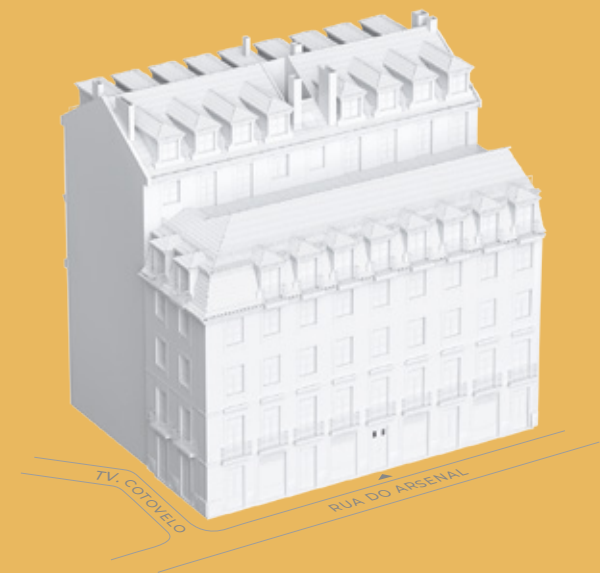

UPPER SIDE
RIVER VIEW

SOUTH CHIADO

ARSENAL 116

APARTMENTS

THE BUILDING ARSENAL FAÇADE

LIFESTYLE UNDER LISBON'S LIGHT.

Discover the classic beauty of Lisbon under a new light. Updated to contemporary taste and comfort, it features the clever and charming system devised by Marquês de Pombal in the 18th Century. Carefully designed to bring joy and ease to your day, South Chiado puts family life back in the spotlight of Lisbon's downtown.

6 Floors

15 Apartments

2 Duplex Townhouses

THE BUILDING
FERRAGIAL FAÇADE

CLASSIC LISBON IS BACK. IN STYLE.

Discover a place customised to your ambitions, a place to enjoy life with leisure, sun and romance. A life with big moments, a life to share.

2 Duplex Townhouses
with terrace, garage
and river view

SOUTH GIAD

LOCATION

SOMETHING NEW ON THE SOUTHERN FRONT

Chiado is expanding and reaching out to families too. Ever central, always warm, but benefiting from the openness and freedom of a wide street. Ready to invite you for a walk in good company, let Lisbon's divine lighting do the rest.