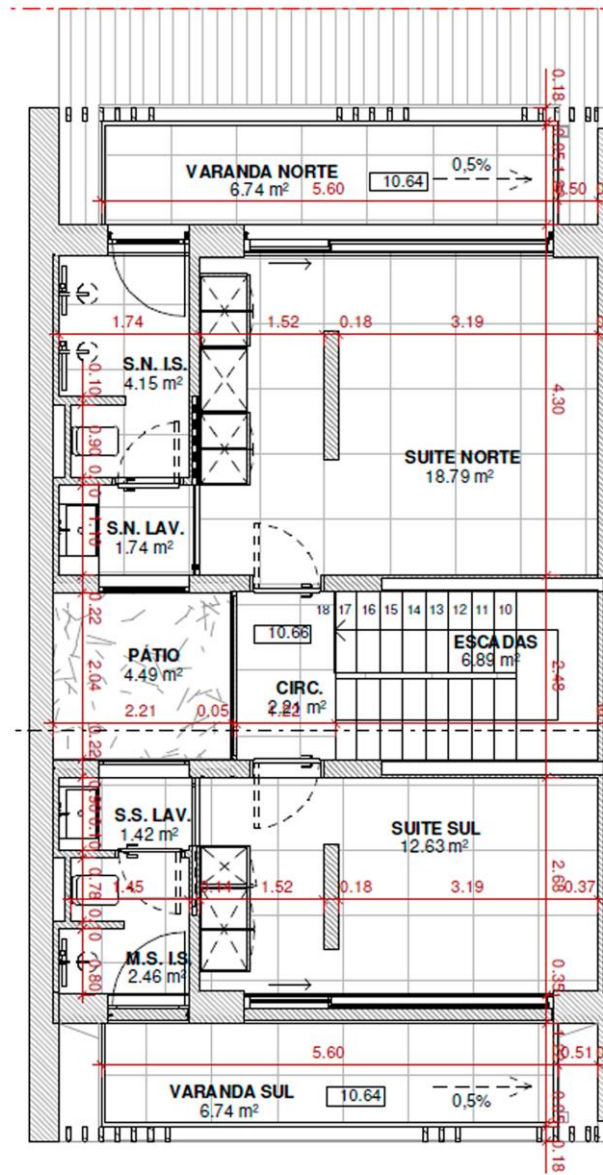

## Groundfloor

- Living room
- Toilet
- Storage Room
- Kitchen
- Parking space and garden for private use

## First Floor

- Master Suite (bedroom, closet and toilet)
- Suite (bedroom, closet and toilet)
- Patio

Interior Gross area – 129 m<sup>2</sup>  
Garden for private use

Note: The indicated areas may vary according to the building area