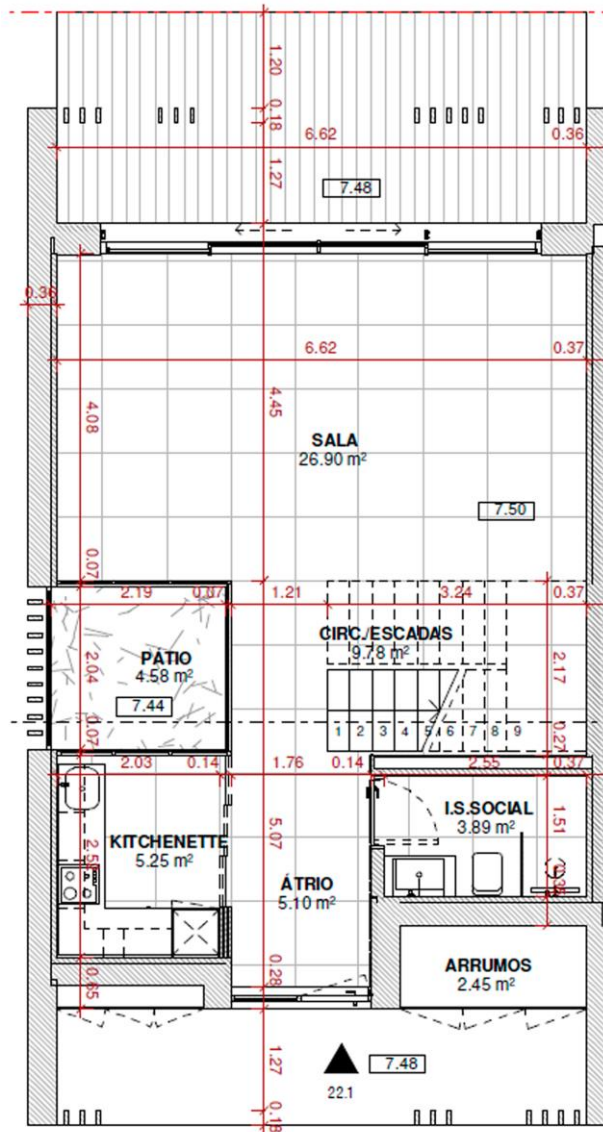

Groundfloor