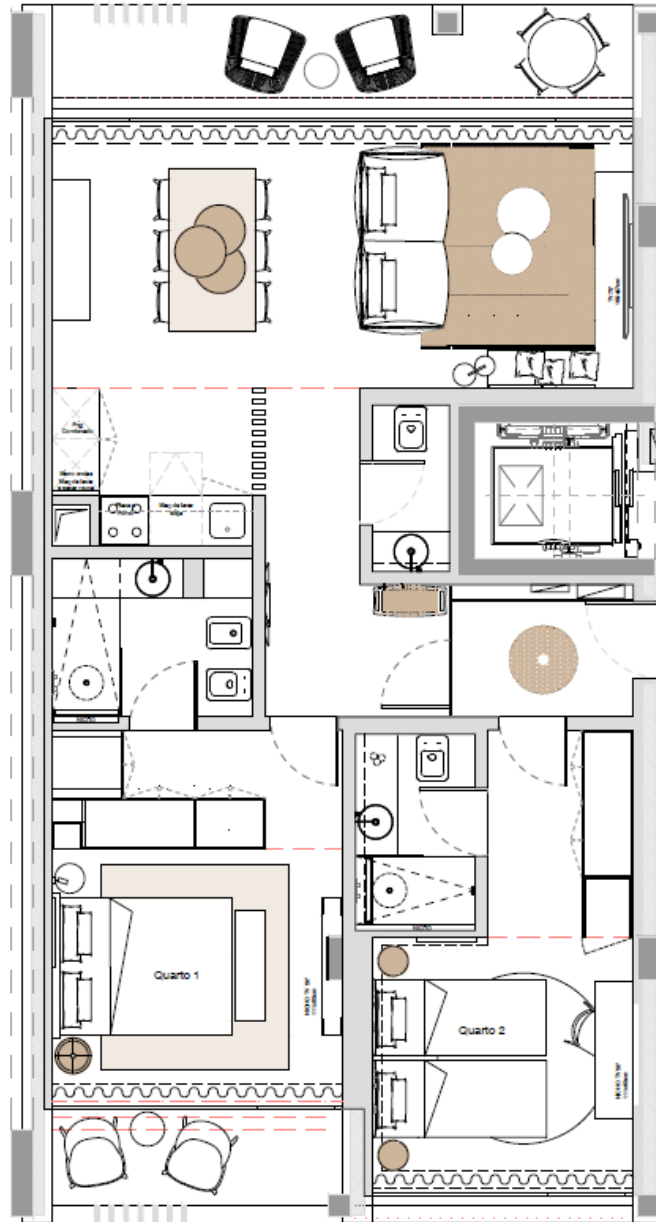

## Apartaments – T2D – (1 Unit)

- Entrance Hall
- Living room
- 2 Suites (bedroom, closet and bathroom)
- Kitchen
- Guest bathroom
- Balconies

## Basement

- Covered parking space
- Storage

**Lock-off T2 = T0 + T1**  
Possibility of separate and simultaneous use in two different housing units.

Interior Gross Area – 89 m<sup>2</sup>

Covered balconies – 10 m<sup>2</sup>