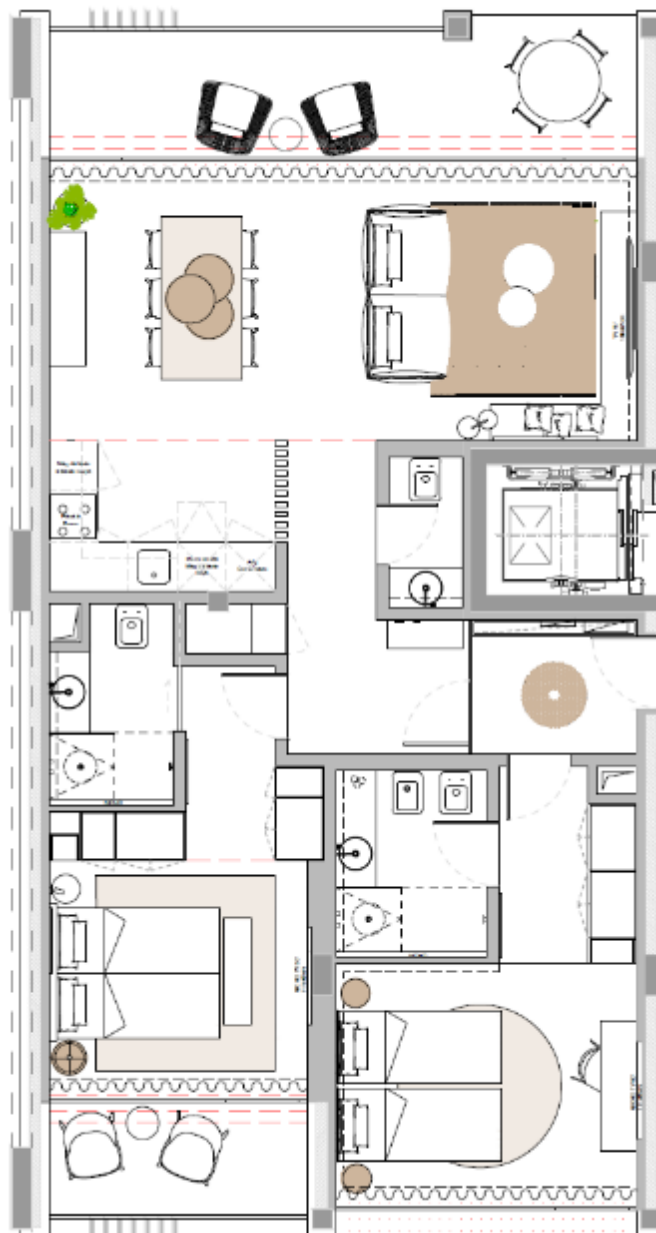

TAGUS NOVO

www.tagusnovo.com

COMPARATEUR DE LOGEMENTS NEUFS AU PORTUGAL - COMPARE NEW-BUILD HOMES IN PORTUGAL - COMPARADOR DE EMPREENDIMENTOS EM PORTUGAL

Apartaments – T2B – (4 Units)

- Entrance Hall
- Living room
- Suite (bedroom, closet and bathroom)
- Suite (bedroom and bathroom)
- Kitchen
- Guest bathroom
- Balconies

Basement

- Covered parking space
- Storage

Lock-off T2 = T0 + T1
Possibility of separate and simultaneous use in two different housing units.

Interior Gross Area – 97 m²

Covered balconies – 14 m²

Total Area – 111 m²