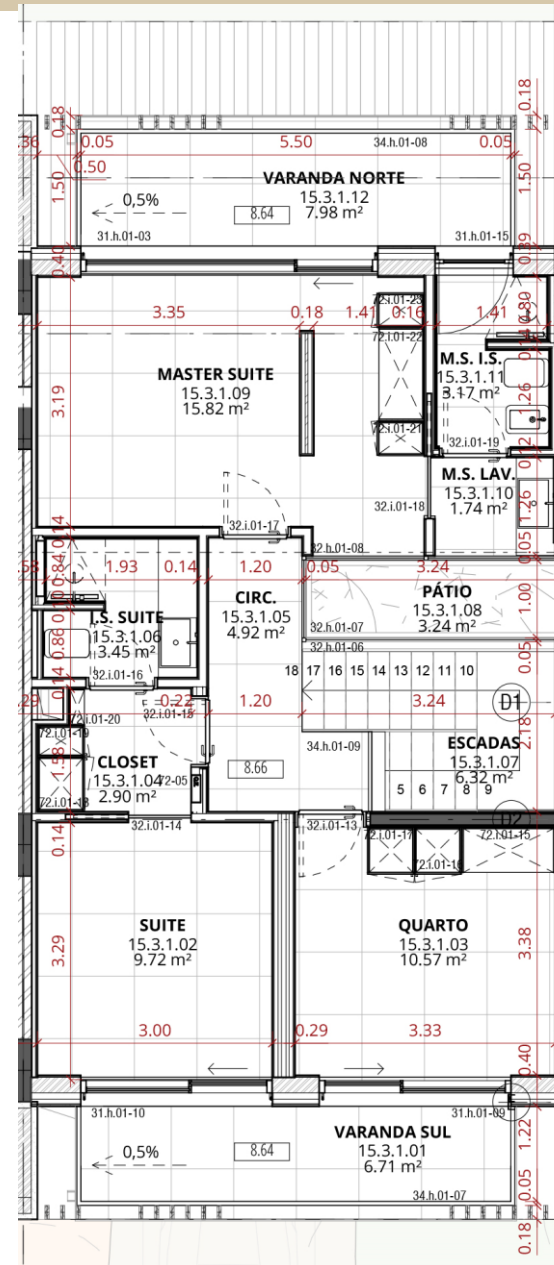

TAGUS NOVO

www.tagusnovo.com

COMPARATEUR DE LOGEMENTS NEUFS AU PORTUGAL - COMPARE NEW-BUILD HOMES IN PORTUGAL - COMPARADOR DE EMPREENDIMENTOS EM PORTUGAL

Groundfloor

1st Floor

Groundfloor

- Living room
- Kitchen
- Bathroom
- Storeroom
- Covered Terrace
- Parking space and garden for private use

First Floor

- Master Suite (bedroom, closet and bathroom)
- Suite (bedroom, closet and bathroom)
- Bedroom
- 2 Terraces

Interior Gross area – 150 m²
Garden for private use

TAGUS NOVO

www.tagusnovo.com
contact@tagusnovo.com
+351 935 262 177
+351 934 291 929