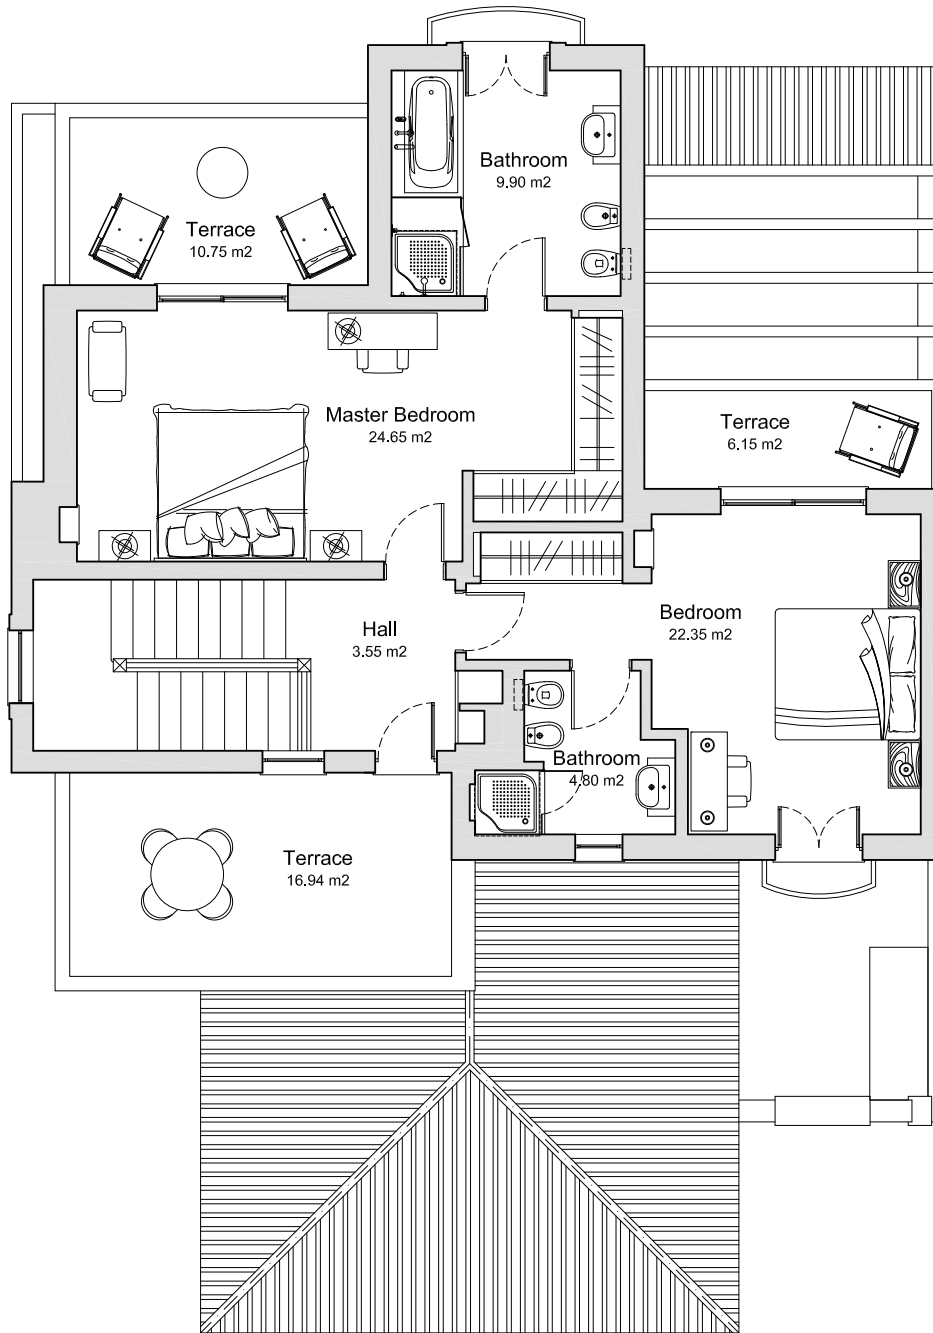

# MONTE REI

GOLF & COUNTRY CLUB

Basement areas:

Internal.....67.74m<sup>2</sup>

*Darque  
Miradouro*

Basement  
Linked Villa

Ground Floor areas:

Internal.....	136.36m <sup>2</sup>
Terraces.....	102.32m <sup>2</sup>
Total.....	238.68m <sup>2</sup>

*Darque  
Miradouro*

Ground Floor  
Linked Villa

First Floor areas:

Internal.....	93.73m <sup>2</sup>
Terraces.....	33.84m <sup>2</sup>
Total.....	127.57m <sup>2</sup>

*Darque*  
*Miradouro*

First Floor  
Linked Villa