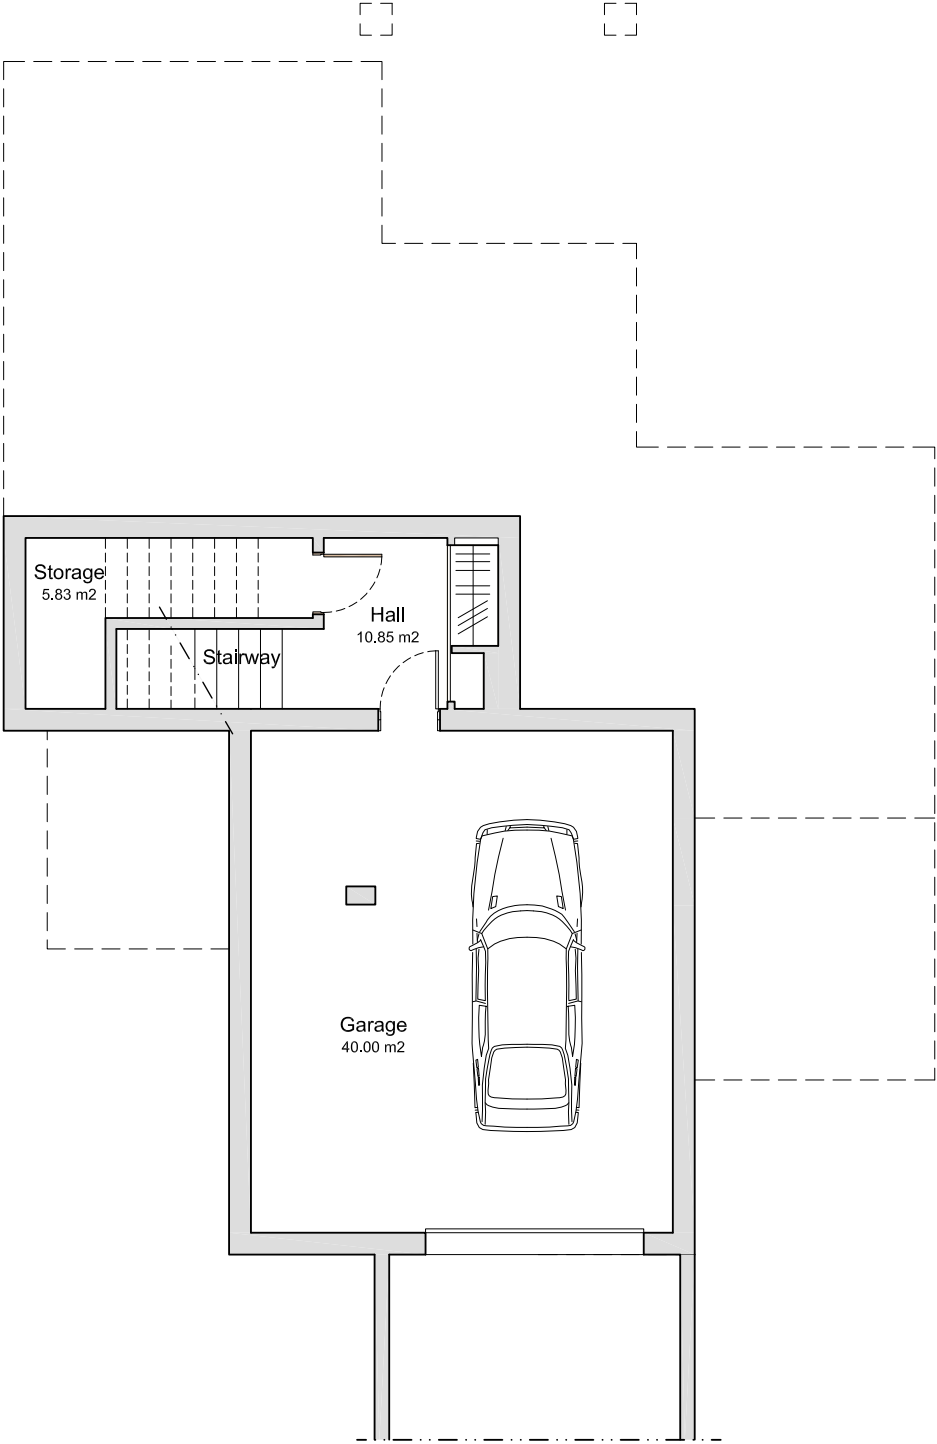

# MONTE REI

GOLF & COUNTRY CLUB

Basement areas:

Internal.....67.74m<sup>2</sup>

*Darque  
Miradouro*

Basement  
Linked Villa

Ground Floor areas:

Internal.....	136.36m <sup>2</sup>
Terraces.....	102.32m <sup>2</sup>
Total.....	238.68m <sup>2</sup>

*Darque  
Miradouro*

Ground Floor  
Linked Villa

First Floor areas:

Internal.....	93.73m <sup>2</sup>
Terraces.....	33.84m <sup>2</sup>
Total.....	127.57m <sup>2</sup>

*Darque*  
*Miradouro*

First Floor  
Linked Villa