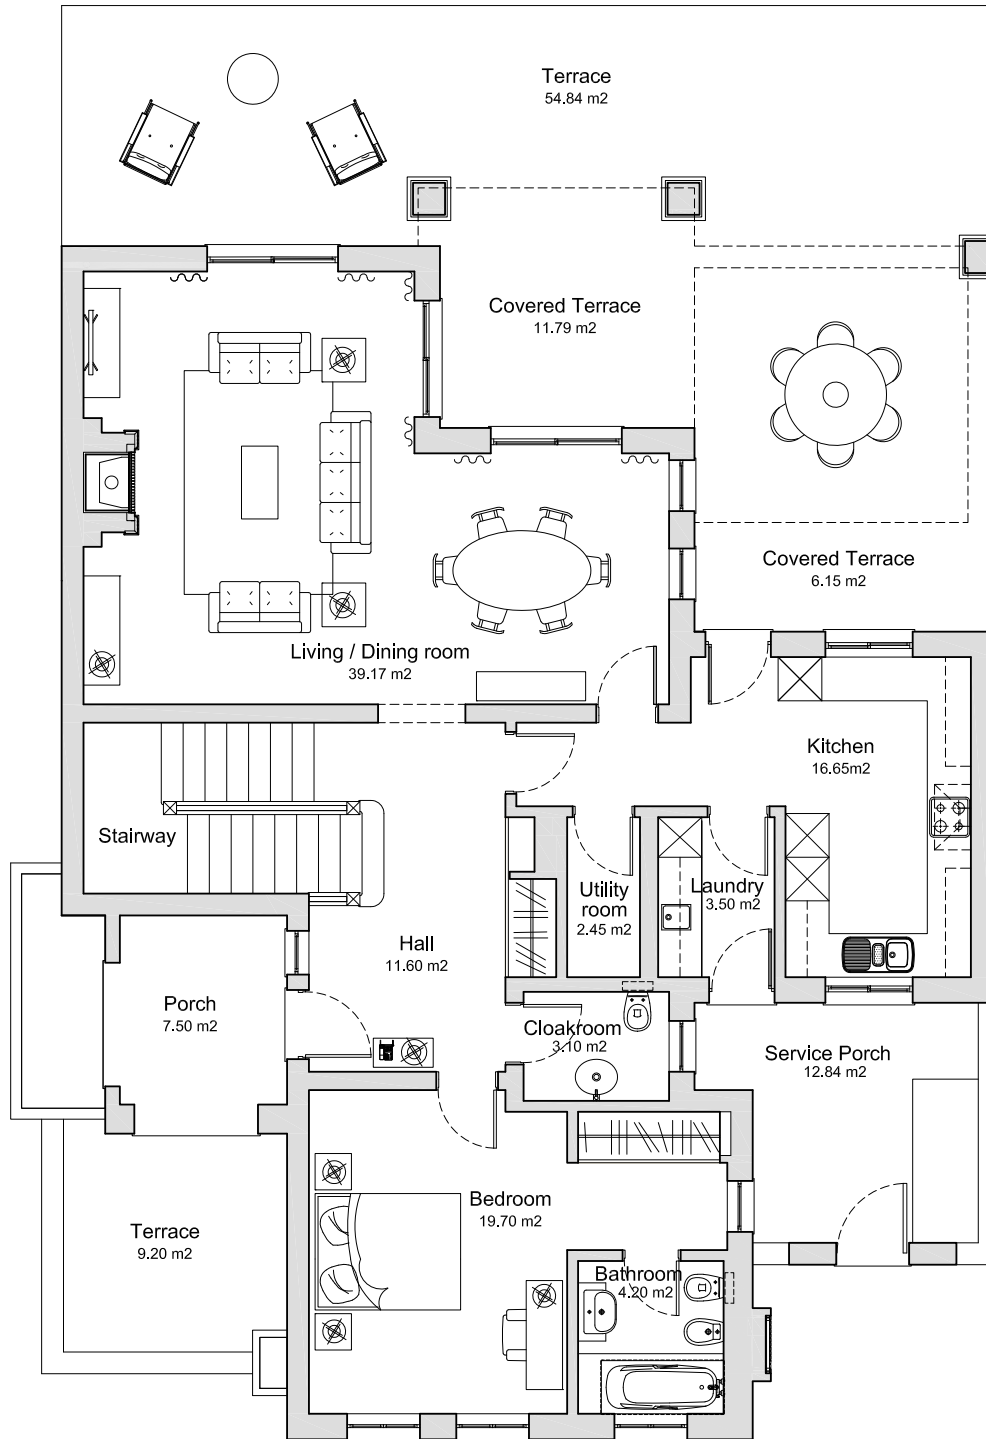

# MONTE REI

GOLF & COUNTRY CLUB

Basement areas:

Internal.....67.74m<sup>2</sup>

*Darque  
Miradouro*

Basement  
Linked Villa

Ground Floor areas:

Internal.....	136.36m <sup>2</sup>
Terraces.....	102.32m <sup>2</sup>
Total.....	238.68m <sup>2</sup>

*Darque  
Miradouro*

Ground Floor  
Linked Villa

First Floor areas:

Internal.....	93.73m <sup>2</sup>
Terraces.....	33.84m <sup>2</sup>
Total.....	127.57m <sup>2</sup>

*Darque*  
*Miradouro*

First Floor  
Linked Villa